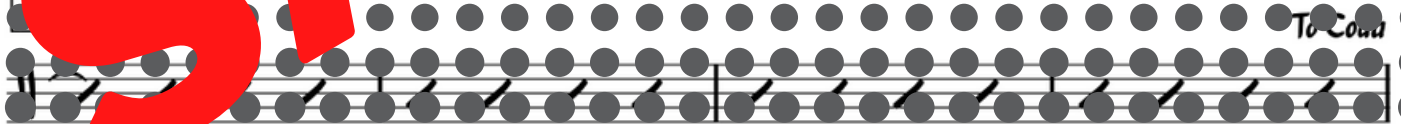

CONTEMPLATION

Based on the chords of Confirmation

Swing ♩ = 170

Melody and Arrangement by Phillip Strange

8 **A** PLAY HEAD 1X IN AND 1X OUT

To Cont.

SAMPLE